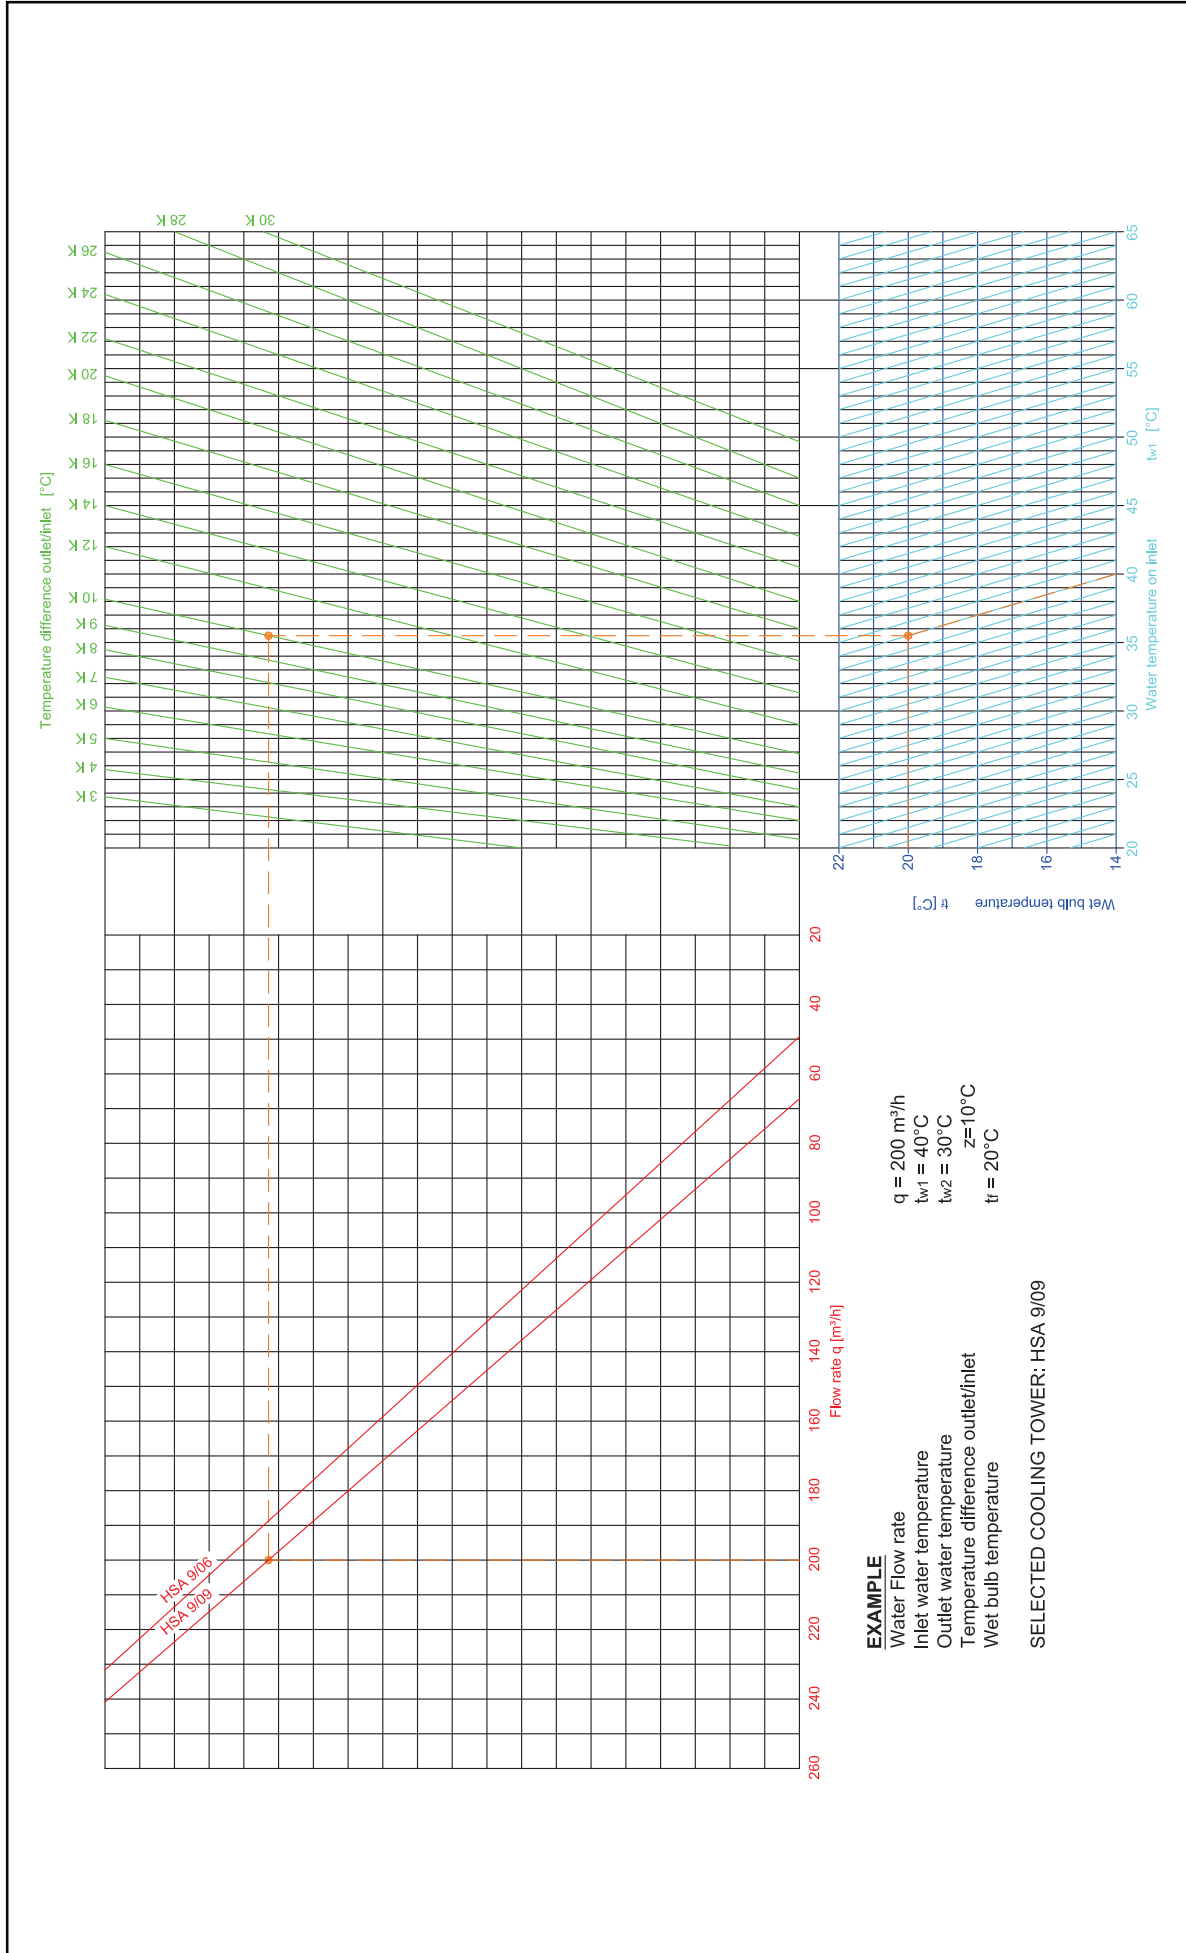

02-0020-002-0516-EN We reserve the rights for technical changes!

**ESOT - Invest d.o.o.**  
**Kersnikova ulica 19**  
**3000 Celje**

**The diagram for type and size selection of the cooling tower type HSA**

**Cooling tower**  
 HSA 9